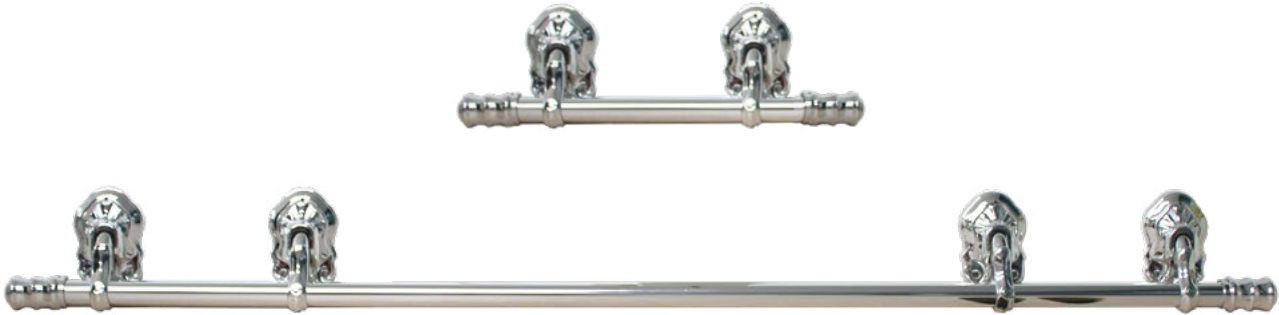

929H RD RD EXTENSION BAR HANDLE

DESCRIPTION	CODE	PER SET / BOX	COLOURS			
Non-combustible Round 3/4 Extension Bar. Handle. Featuring 2 short and 2 long round metal bars with ornate rounded backplates.	929H RD RD	Per Set		Silver		Gold