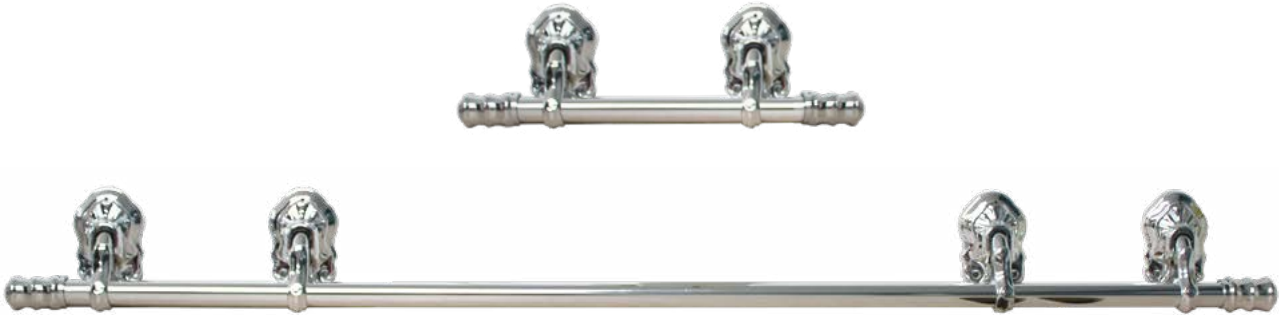

929H RD RD EXTENSION BAR HANDLE

DESCRIPTION	CODE	PER SET / BOX	COLOURS			
Non-combustible Round 3/4 Extension Bar. Handle. Featuring 2 short and 2 long round metal bars with ornate rounded backplates.	929H RD RD	Per Set		Silver		Gold