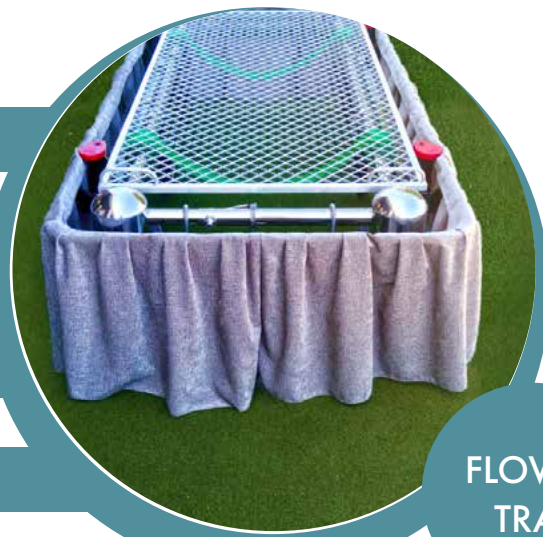

FLOWER
TRAY